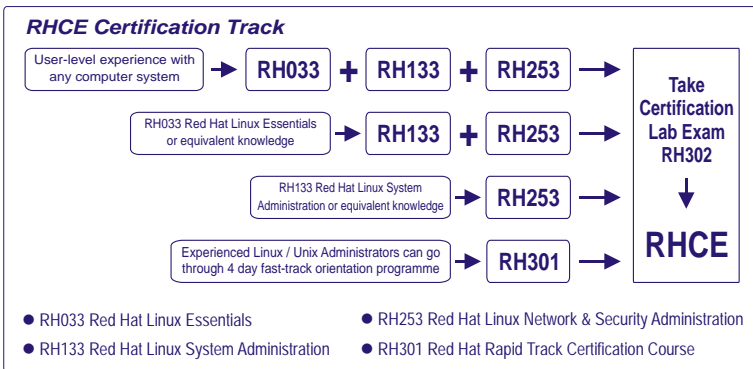

Linux Learning Centre keeps abreast with the latest innovative developments in the open source community, bringing the latest technology in to the class room. At LLC, our engineers always crave to implement the latest release versions - be it the bash shell or a Beowulf Cluster.

LLC has learning programmes on OS administration, security, internals, programming, RDBMS, Perl & PHP Scripting on Linux. Linux Learning Centre is a Red Hat Training Partner. LLC is a channel for RHCE - Red Hat Certification, the most respected OS certification in the world. LLC has in its rolls certified professionals who deliver Red Hat Linux training leading to Red Hat Certification

In short, Linux Learning Centre is - **The Gateway to the World of Linux.**

Linux Learning Centre

H.O.& Corporate Training Centre
635, 6th Main Road
Hanumanthnagar
Bangalore 560019, INDIA
Tel: +91-80-22428538 / 26610999
Tel/Fax: +91-80-26600839
Cell: +91-9845057731

LLC Satellite Centre

1291, 24th Cross, 30th Main
Banashankari 2nd Stage
Bangalore-560070
Tel: +91-80- 26712928

Email: info@linuxlearningcentre.com
www.linuxlearningcentre.com

Linux Learning Centre also offers onsite training for Linux migration and Certification. The onsite training can be customised as per group requirements with topics drawn and integrated from various courses. Such projects have already been undertaken by LLC at various MNCs, PSUs, Govt. Research Centres both in India and abroad.

All programmes and schedules are announced and regularly updated on our website.